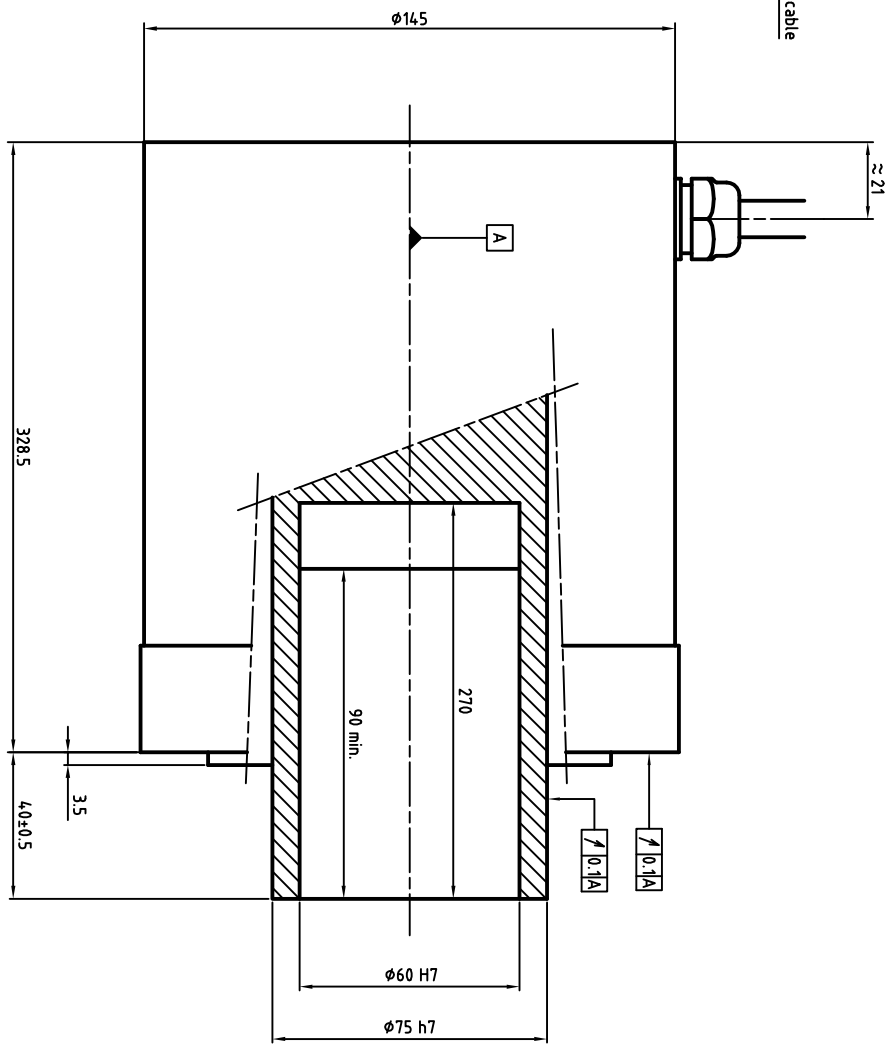

Power cable diameter and section depends on rated current  
 U : Phase 1  
 V : Phase 2  
 W : Phase 3  
 Green/Yellow : Ground

ENCODER SIGNAL COLORS

Wires colors	ERN1387	ERN1381	ECN1313	EON1325
White	A+	0V	Up	Up
Brown	A-	Up	0V	0V
Green	R+	A+	A+	A+
Yellow	R-	A-	A-	A-
Pink	D+	B-	B-	B-
Grey	D-	B+	B+	B+
Blue	C+	R+	DATA+	DATA+
Red	C-	R-	DATA-	DATA-
Black	Thermal	Thermal	CLOCK+	CLOCK+
Violet	Thermal	Thermal	CLOCK-	CLOCK-
Grey/Pink	B+	N/A	Thermal	Thermal
Red/Blue	B-	N/A	Thermal	Thermal
White/Green	0V	N/A	N/A	N/A
Brown/Green	Up	N/A	N/A	N/A