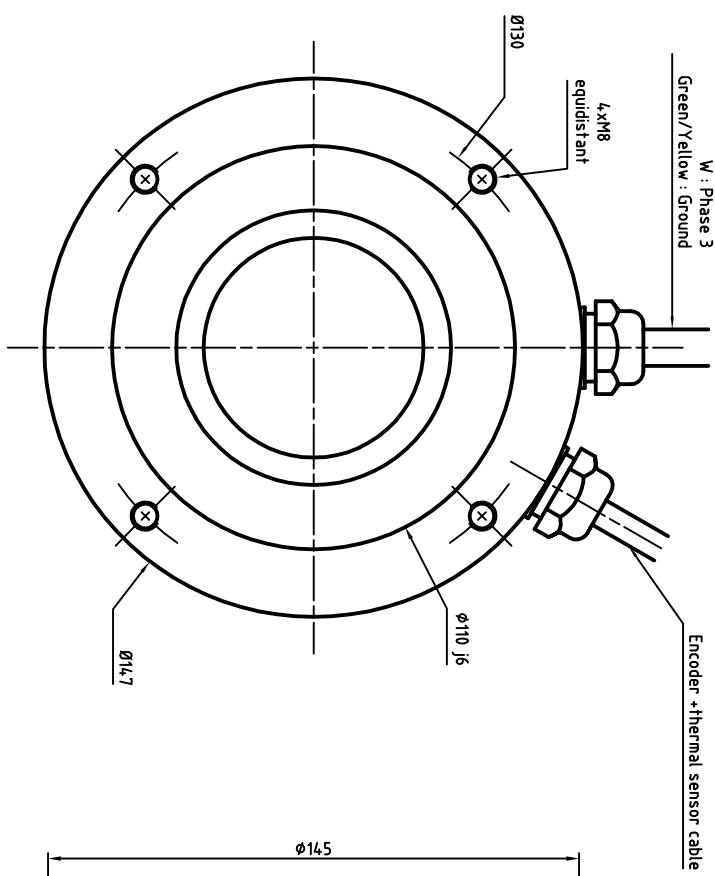

Power cable diameter and section depends on rated current  
 U : Phase 1  
 V : Phase 2  
 W : Phase 3  
 Green/Yellow : Ground

ENCODER SIGNAL COLORS

Wires colors	ERN1387	ERN1381	ECN1313	EON1325
White	A+	0V	Up	Up
Brown	A-	Up	0V	0V
Green	R+	A+	A+	A+
Yellow	R-	A-	A-	A-
Pink	D+	B-	B-	B-
Grey	D-	B+	B+	B+
Blue	C+	R+	DATA+	DATA+
Red	C-	R-	DATA-	DATA-
Black	Thermal	Thermal	CLOCK+	CLOCK+
Violet	Thermal	Thermal	CLOCK-	CLOCK-
Grey/Pink	B+	N/A	Thermal	Thermal
Red/Blue	B-	N/A	Thermal	Thermal
White/Green	0V	N/A	N/A	N/A
Brown/Green	Up	N/A	N/A	N/A